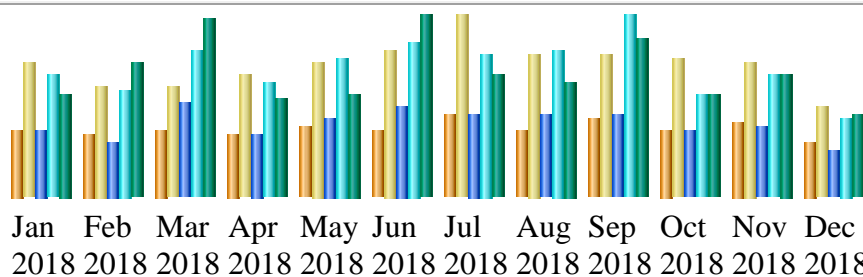

Last Update:

06 Jan 2019 - 01:02

Reported period:

Summary

Reported period	Year 2018				
First visit	01 Feb 2018 - 00:14				
Last visit	31 Dec 2018 - 21:07				
	Unique visitors	Number of visits	Pages	Hits	Bandwidth
Viewed traffic *	<= 8077 Exact value not available in 'Year' view	15584 (1.92 visits/visitor)	40048 (2.56 pages/visit)	71158 (4.56 hits/visit)	24.19 GB (1627.95 KB/visit)
Not viewed traffic *			68660	100526	44.11 GB

* Not viewed traffic includes traffic generated by robots, worms, or replies with special HTTP status codes.

Monthly history

Month	Unique visitors	Number of visits	Pages	Hits	Bandwidth
Jan 2018	667	1313	3124	5543	1.66 GB
Feb 2018	616	1088	2501	4923	2.17 GB
Mar 2018	663	1070	4256	6637	2.87 GB
Apr 2018	620	1190	2871	5211	1.58 GB
May 2018	689	1336	3618	6385	1.67 GB
Jun 2018	646	1452	4195	7152	2.93 GB
Jul 2018	800	1778	3786	6528	1.98 GB
Aug 2018	647	1415	3718	6711	1.87 GB
Sep 2018	769	1393	3695	8272	2.54 GB
Oct 2018	666	1344	3002	4603	1.63 GB
Nov 2018	749	1325	3213	5574	1.99 GB
Dec 2018	545	880	2069	3619	1.31 GB
Total	8077	15584	40048	71158	24.19 GB

Countries (Top 10) - [Full list](#)

Countries			Pages	Hits	Bandwidth	
	United States	us	14150	19054	7.06 GB	
	France	fr	13690	31869	9.10 GB	
	Canada	ca	3520	6134	1.57 GB	
	Germany	de	1348	2986	1.12 GB	
	European country	eu	861	1428	766.82 MB	
	Japan	jp	857	953	624.65 MB	
	Poland	pl	671	685	241.80 MB	
	Israel	il	624	1590	1.50 GB	
	Belgium	be	578	634	48.02 MB	
	Great Britain	gb	513	712	221.00 MB	
Others			3236	5113	1.99 GB	

* Robots shown here gave hits or traffic "not viewed" by visitors, so they are not included in other charts.

Visits duration

Number of visits: 15584 - Average: 172 s		Number of visits	Percent
0s-30s		12968	83.2 %
30s-2mn		936	6 %
2mn-5mn		391	2.5 %
5mn-15mn		412	2.6 %
15mn-30mn		305	1.9 %
30mn-1h		413	2.6 %
1h+		159	1 %